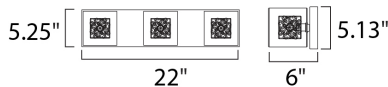

PRODUCT DESCRIPTION

With the illusion of floating on air, the Gem Collection offers a touch of mystery to any room. Intertwined metal cubes are encased by clear crystal cubes, allowing xenon light to shine from within and bursting out through the embellished crystal. Inner metal cubes come in two options, Polished Chrome (PC) and Silver (SV).

MEASUREMENTS

DIMENSION : 22" W x 5.25" H x 6" Ext
 BACK PLATE : 22.04" W x 5.13" H x 2" HCO
 HANGING WEIGHT : 5.28 lb

LAMPING

INPUT VOLTAGE : 120V
 LUMENS : 2,250 Rated
 BULB : 3 x 40W Xenon G9 , 120W Total
 BULB INCLUDED : (Included)
 DIMMABLE : Yes
 COLOR_TEMP : 2900K